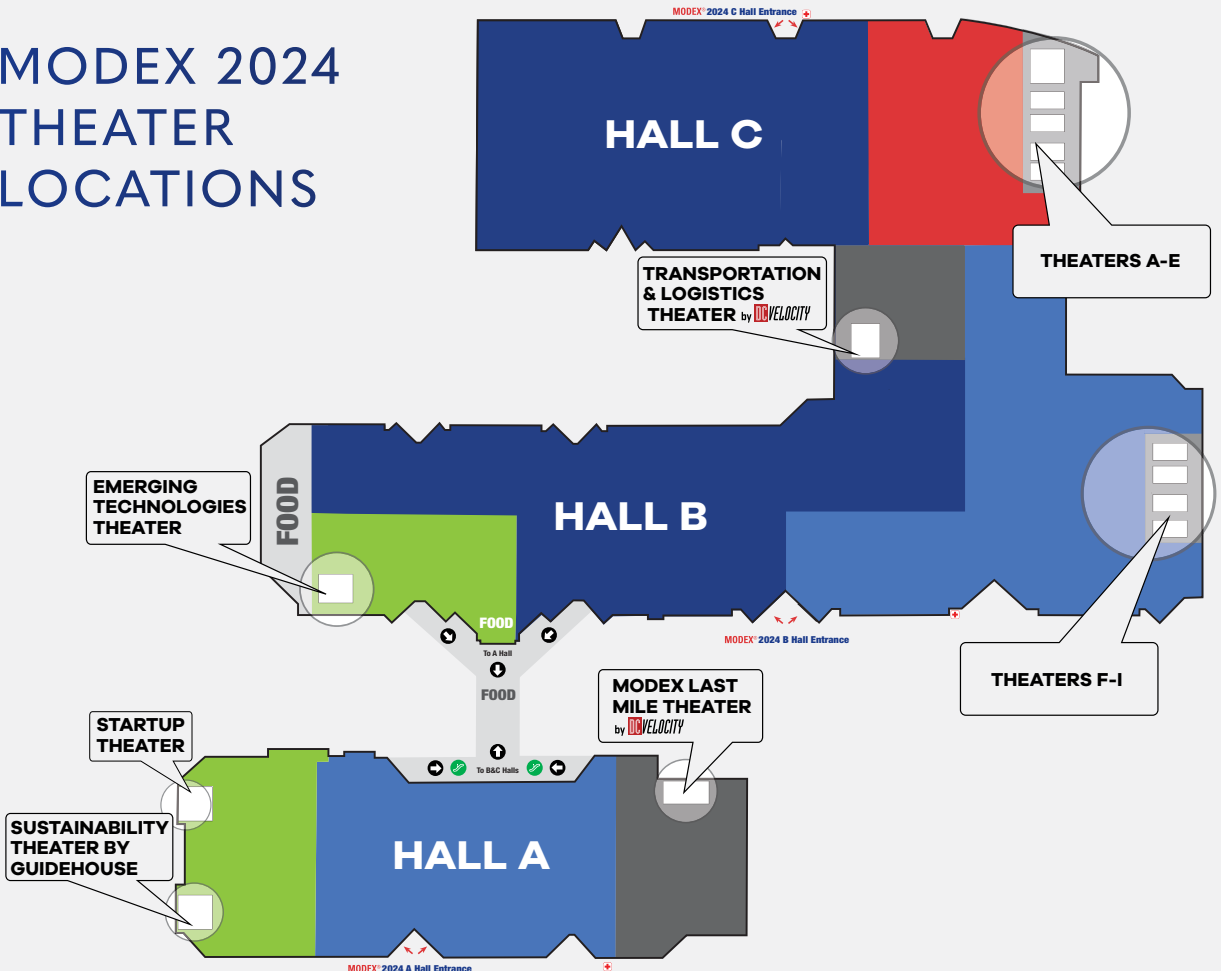

MODEX 2024 THEATER LOCATIONS

FEATURED AREAS

Hosted by DC Velocity, the Transportation & Logistics Theater will feature presentations and panel discussions focused on the latest product and technology developments that companies can use to improve their transportation and logistics performance.