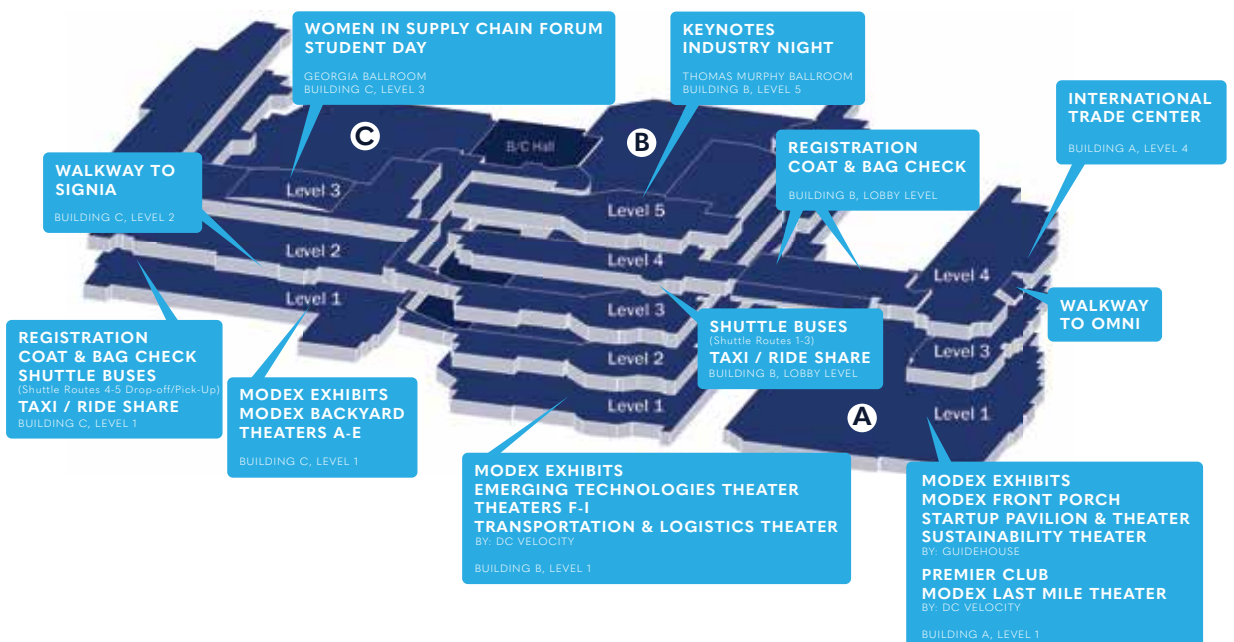

EXPERIENCE THE COMPLETE SUPPLY CHAIN ECOSYSTEM

TABLE OF CONTENTS

General Information	3-4
MODEX 2024 Keynotes	5-8
On-Floor Education Seminars	9-15
Women In Supply Chain Forum & MHI Young Professionals Network Event	17
MODEX 2024 Floor Plan	Center Insert
MHI Innovation Awards	18
MHI Industry Night with Colin Jost.....	20
StartUp Pavilion	21-22
MODEX 2024 Exhibitor List	24-30

This week, you will see the best material handling and logistics solutions the industry has to offer. MODEX offers a show floor of solutions covering 584,000 square feet and nearly 1,200 exhibits.

From traditional equipment to sustainability to automation, robotics, and emerging tech, it's all at MODEX. In addition to the exhibits, leading industry innovators will share their expertise on trends and best practices in keynotes and in over 200+ educational sessions.

With so much going on, you can customize your MODEX experience to fit the specific needs of your business. Whatever your business needs, MODEX lets you see, in-person the full spectrum of what's now and what's next – and take advantage of it to power your supply chain with endless possibilities for years to come. Enjoy your MODEX experience!

GEORGIA WORLD CONGRESS CENTER,
ATLANTA