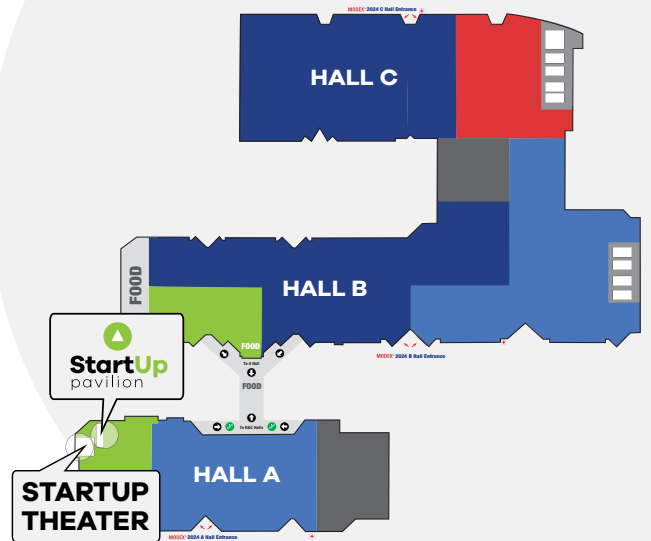

EXPLORE THE STARTUP PAVILION

These sessions will be located in the StartUp Theater on the MODEX show floor in Hall A. Presentations are listed in scheduled order, categorized by tracks and ranked **Beginner**, **Intermediate** or **Advanced**.

TRACKS

- E-Commerce Fulfillment & Last Mile Logistics
- Transportation, & Logistics
- Emerging Trends & Technology
- Workforce & Labor
- Robotics & Automation

LEVEL

I BEGINNER   II INTERMEDIATE   III ADVANCED

MONDAY, MARCH 11

10:30 AM - 11:00 AM

FROM CHAOS TO ORDER: OPTIMIZING WAREHOUSES LOADING DOCKS WITH AI
II Arvist | StartUp Theater

11:30 AM - 12:00 PM

RESHAPE MARKETPLACE: WHERE ROBOTS, AMRS, AUTOMATION SOLUTIONS AND SERVICES ARE DISCOVERED, DESIGNED AND BOUGHT
I Reshape Automation | StartUp Theater

12:30 PM - 1:00 PM

OVERSPENDING ON BOXES? HOW TO SAVE ON SUPPLIES IN 2024
II Response Inc. | StartUp Theater

1:30 PM - 2:00 PM

WHY MAJOR BRANDS ARE MAKING THEIR PACKAGING REACTIVE
II Pacurate, Inc. | StartUp Theater

2:30 PM - 3:00 PM

HOW GENERATIVE AI IS REVOLUTIONIZING THE SUPPLY CHAIN
II Astral Insights | StartUp Theater

3:30 PM - 4:00 PM

INDUSTRIAL AR EXPERIENCES POWERED BY GENERATIVE AI
II Vieaura Inc. | StartUp Theater

TUESDAY, MARCH 12

10:30 AM - 11:00 AM

EMPOWERING WAREHOUSE OPERATIONS AND ENGINEERING WITH AI
II Takt, Inc. | StartUp Theater

11:30 AM - 12:00 PM

THE ROLE OF CROSS-SKILLING AND FLEXIBILITY IN THE FUTURE OF SUPPLY CHAIN FRONTLINE WORK
I Gig and Take | StartUp Theater

12:30 PM - 1:00 PM

CONVERTING RETURNS INTO VALUE-ADDED SERVICES
II Two Boxes | StartUp Theater

1:30 PM - 2:00 PM

PRODUCTIVITY POWER-UP: BUILDING AND RETAINING A HIGH-PERFORMANCE CULTURE IN FRONTLINE TEAMS
I Denim USA | StartUp Theater

StartUp pavilion PITCH COMPETITION

TUESDAY, MARCH 12 | 3:00 PM - 4:00 PM

Our live Startup Pitch Contest promises to be a highlight, bringing together trailblazing entrepreneurs ready to revolutionize the supply chain landscape. Join us for an interactive session as three StartUp Pavilion finalists pitch their solutions to a live judging panel of supply chain practitioners. One StartUp will be crowned the winner and presented with a $10,000 check at Wednesday evening's MHI Industry Night.